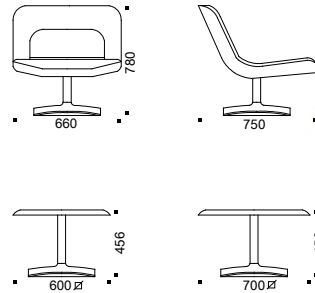

PRODUCT SPECIFICATION

Julep Collection

Designer: Charles Wilson

Manufacturer: Woodmark

Finishes: Fully upholstered seat and back on a stainless steel frame. Side table available in American Walnut; European Beech; Hard Rock Maple; American Cherry; White Oak with a straight edge, meeting edge and reduced meeting edge.

Dimensions: Julep Chair:
780mmH x 660mmW x 750mmD
Julep Side Tables
456mmH x 700mm x 700mm
456mmH x 600mm x 600mm

Warranty: 10 year structural warranty

Options: Upholstered leather or fabric COM

Leadtime: 4-6 weeks