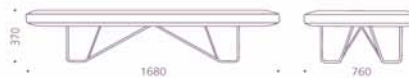

PRODUCT SPECIFICATION

LAMELLA.BENCH

LAMELLA LARGE

LAMELLA SMALL

PRODUCT: LAMELLA

| | |
|---------------|---|
| Designer: | Charles Wilson |
| Manufacturer: | Woodmark |
| Finishes: | Lamella bench with stainless steel wire base. |
| Warranty: | 10 year structural warranty |
| Leadtime: | 4-6 Weeks |